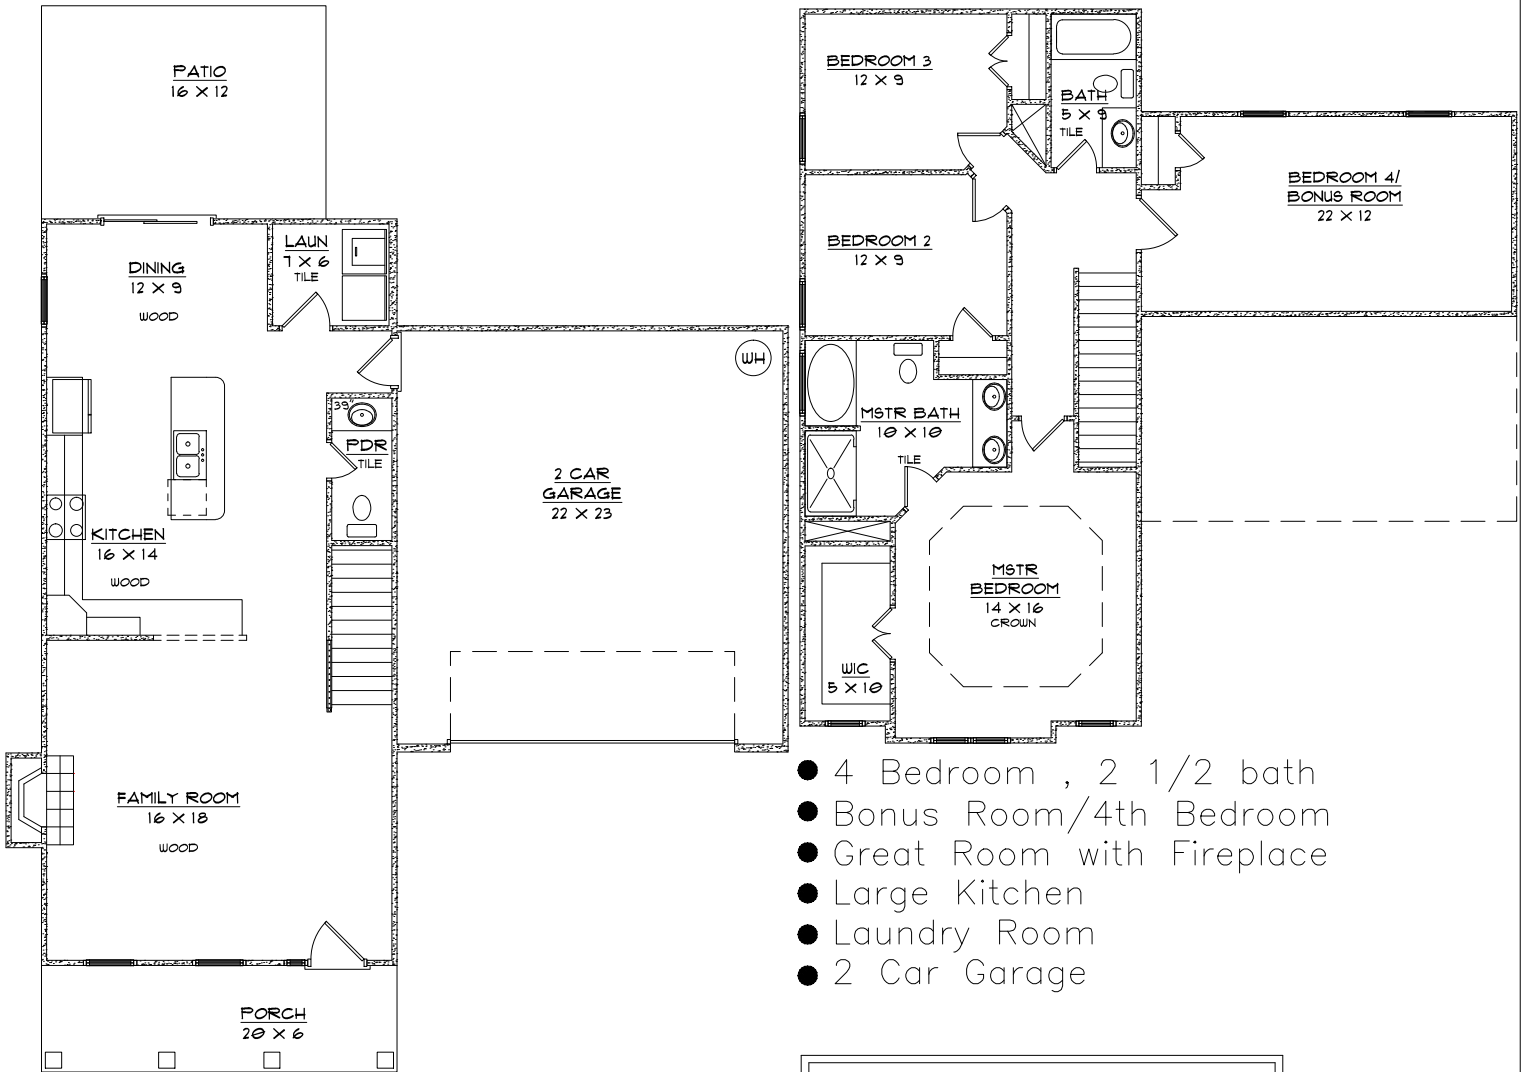

THE AMY 1930

- 4 Bedroom , 2 1/2 bath
- Bonus Room/4th Bedroom
- Great Room with Fireplace
- Large Kitchen
- Laundry Room
- 2 Car Garage

SQUARE FOOTAGE
1930